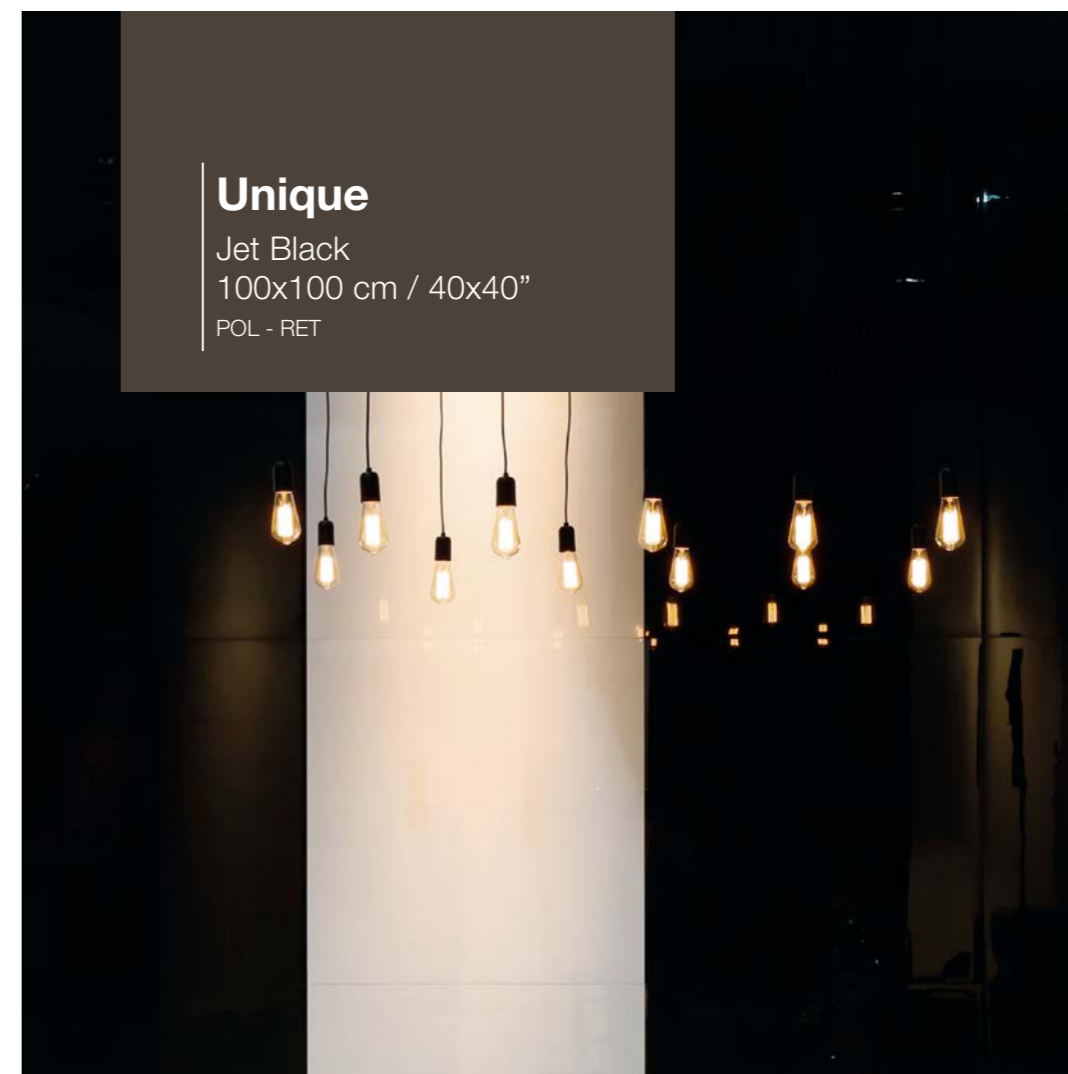

POL RET
USO 5
V1

Satin WH
100x100 cm / 40x40"

ACT RET
USO 1
V1

Jet Black
100x100 cm / 40x40"

POL RET
USO 3
V1

Unique

Jet Black
100x100 cm / 40x40"
POL - RET

Legenda