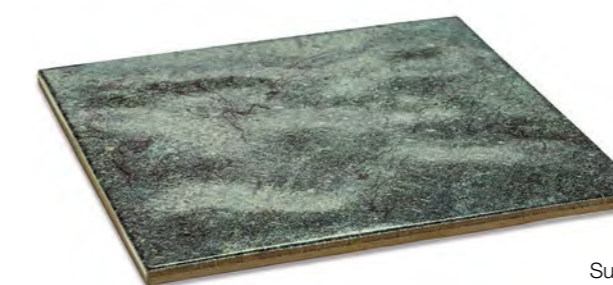

Pacific GN

Suave relevo.
Soft relief. | *Relieve suave.*