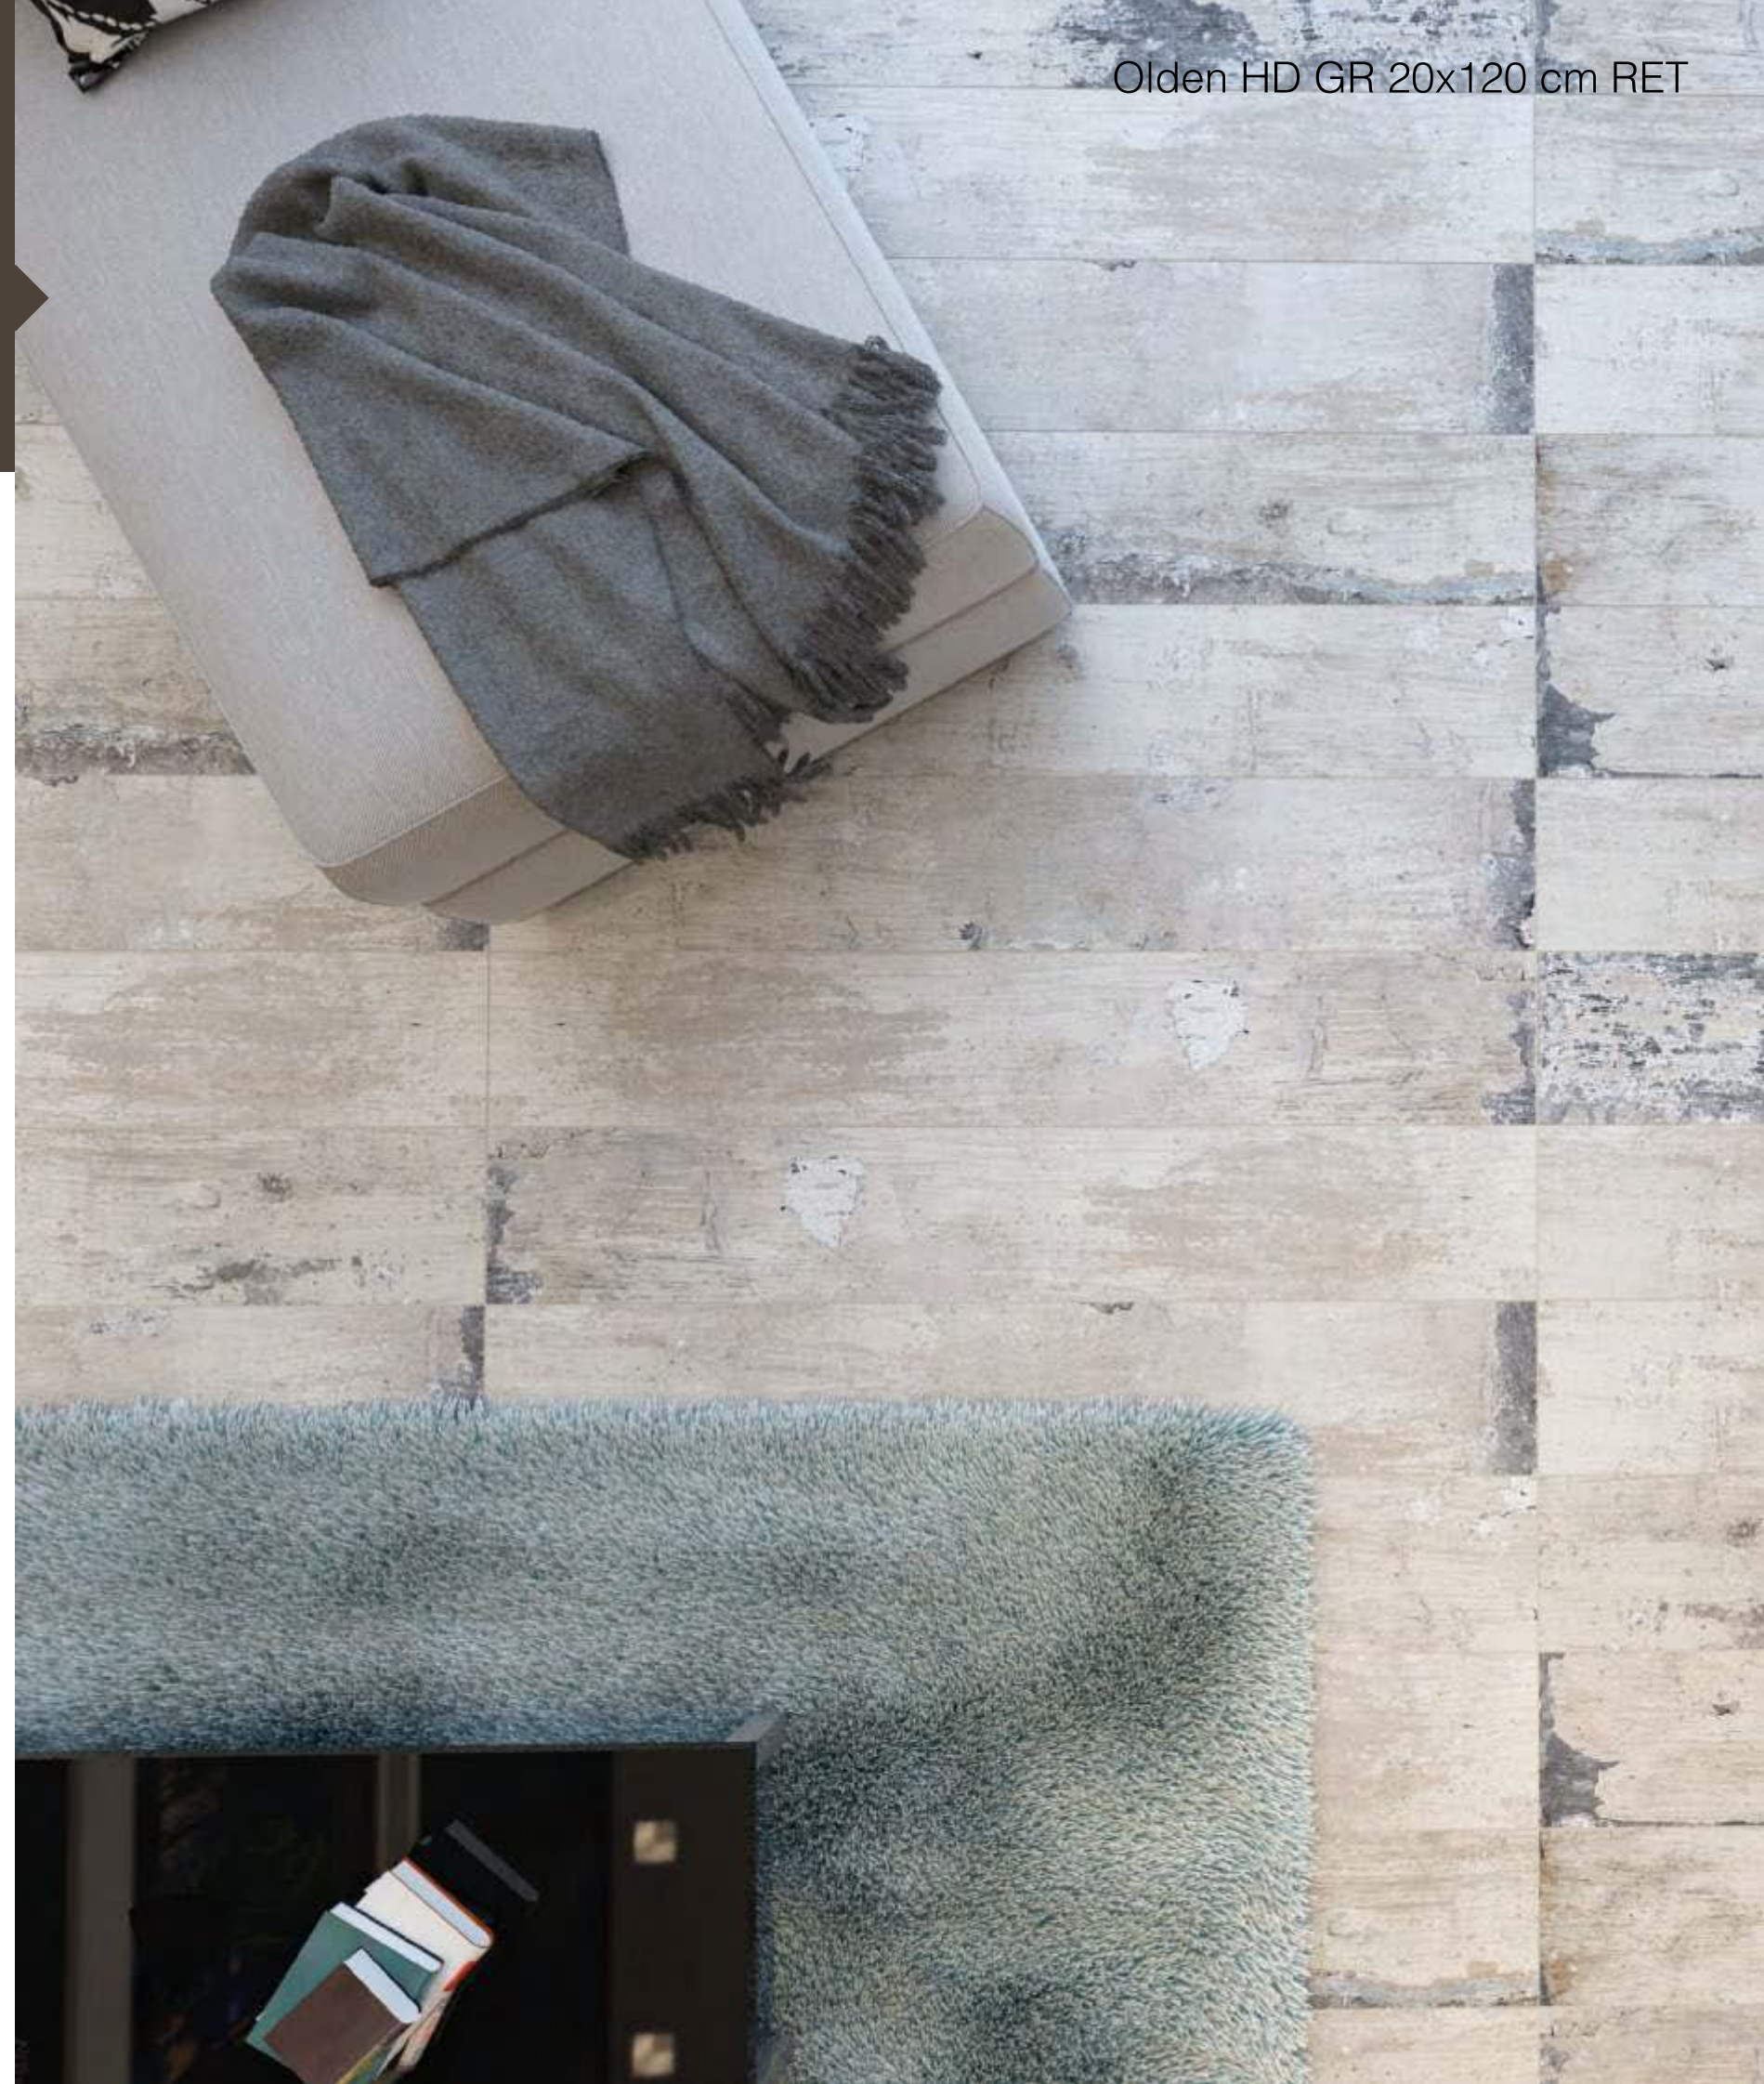

Inspirada en un concepto de cemento, esta colección escapa a cualquier patrón ya existente. Innovadora y auténtica, trae la estética de la imperfección en una superficie bien marcada, exponiendo tiras, ralladuras, agujeros y vestigios de pintura, todo en una misma pieza.

Estas características demuestran un apelo estético que remite al pasado, pero no deja de lado la tecnología, el diseño de vanguardia y el buen gusto. Ideal para personalidades fuertes y también para quien escapa de la monotonía y admira imperfecciones y novedades. Esta característica queda explícita en su gráfica y en la variedad de tonos de gris en la superficie, que por su vez expone un toque único y diferenciado. El resultado es un ambiente que escapa a las reglas, pudiendo componer diversos estilos de decoración.